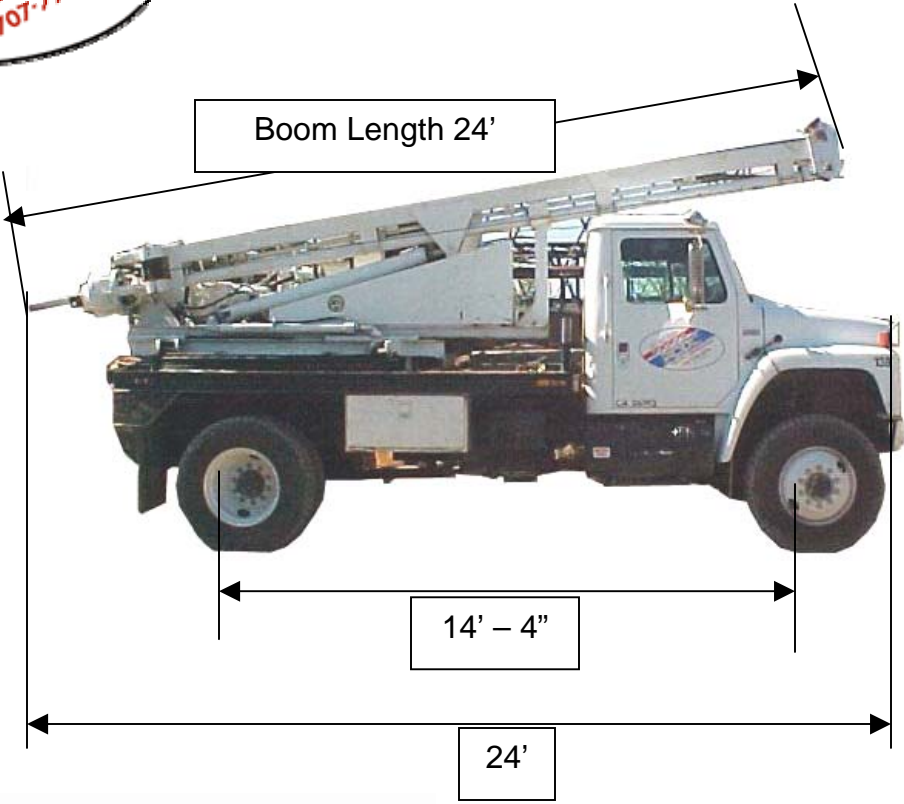

#138 Texoma 270

#138 Texoma 270

#138 Texoma 270	
Total Drill Depth	14'
Drill Torque	18,000 ft/lbs
Gross Vehicle Weight	29,000 lbs