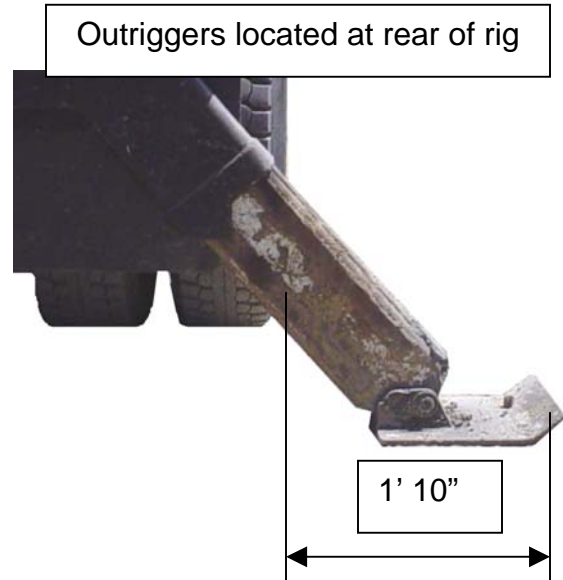

#138 Texoma 270

#138 Texoma 270

#138 Texoma 270	
Total Drill Depth	14'
Drill Torque	18,000 ft/lbs
Gross Vehicle Weight	29,000 lbs