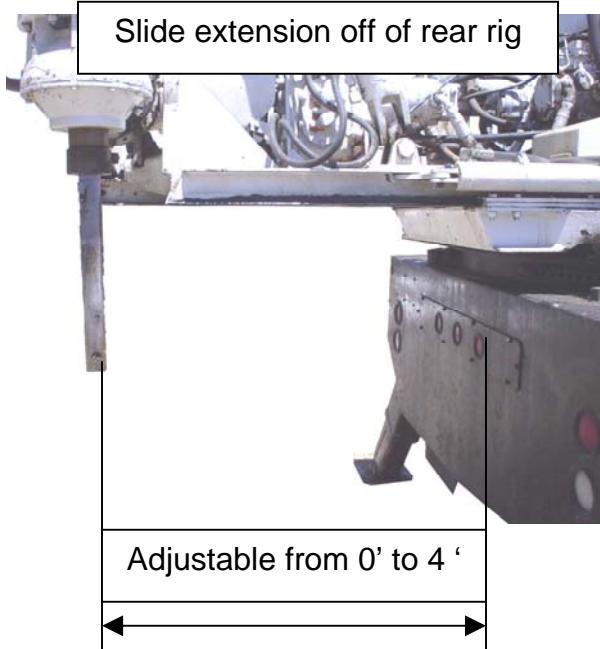

#138 Texoma 270

#138 Texoma 270

#138 Texoma 270	
Total Drill Depth	14'
Drill Torque	18,000 ft/lbs
Gross Vehicle Weight	29,000 lbs