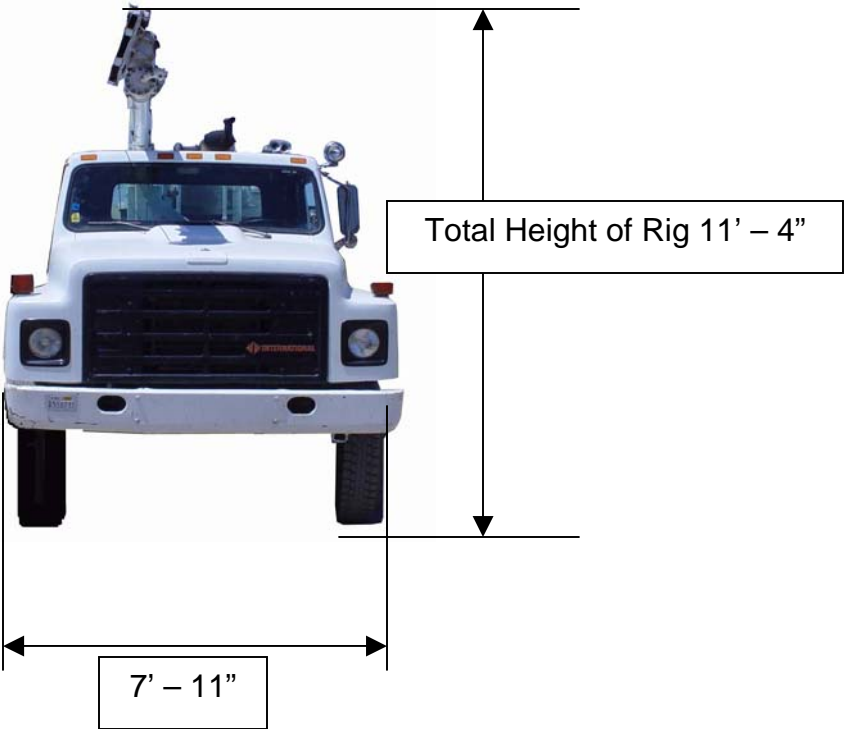

#138 Texoma 270

#138 Texoma 270

#138 Texoma 270	
Total Drill Depth	14'
Drill Torque	18,000 ft/lbs
Gross Vehicle Weight	29,000 lbs