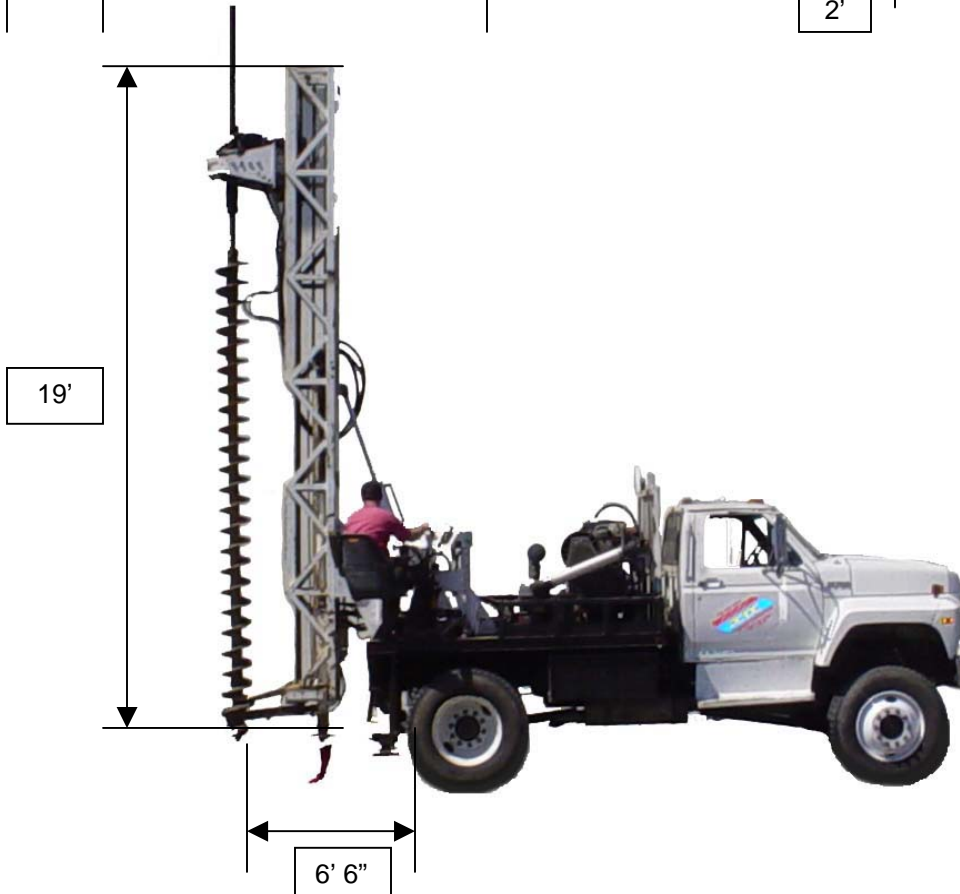

#134 Bayshore Truck Mount

Dimensions and Specifications

#134 Bayshore Truck Mount

Dimensions and Specifications

#134 Bayshore Truck Mount	
Total Drill Depth	20'
Reach Ability	5'
Gross Vehicle Weight	26,000 lbs
Drill Torque	8,000 ft/lbs