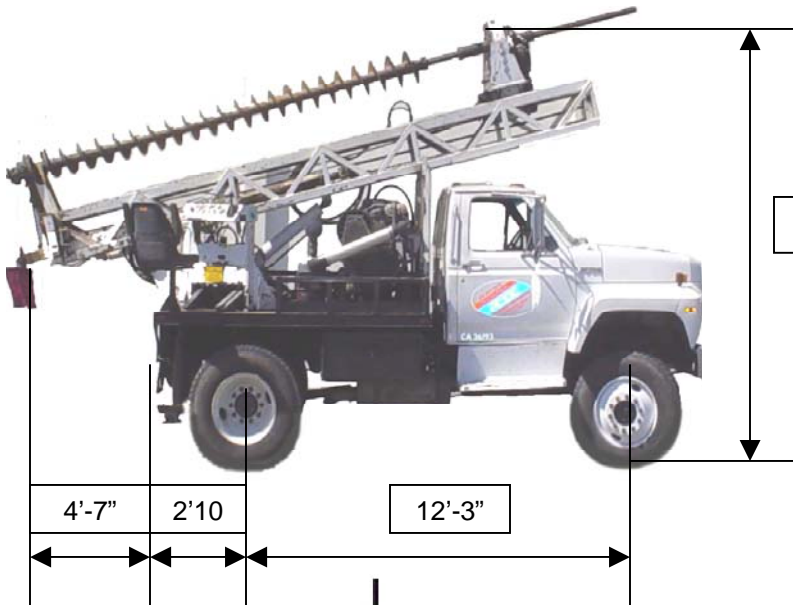

#134 Bayshore Truck Mount

Dimensions and Specifications

#134 Bayshore Truck Mount

Dimensions and Specifications

#134 Bayshore Truck Mount	
Total Drill Depth	20'
Reach Ability	5'
Gross Vehicle Weight	26,000 lbs
Drill Torque	8,000 ft/lbs