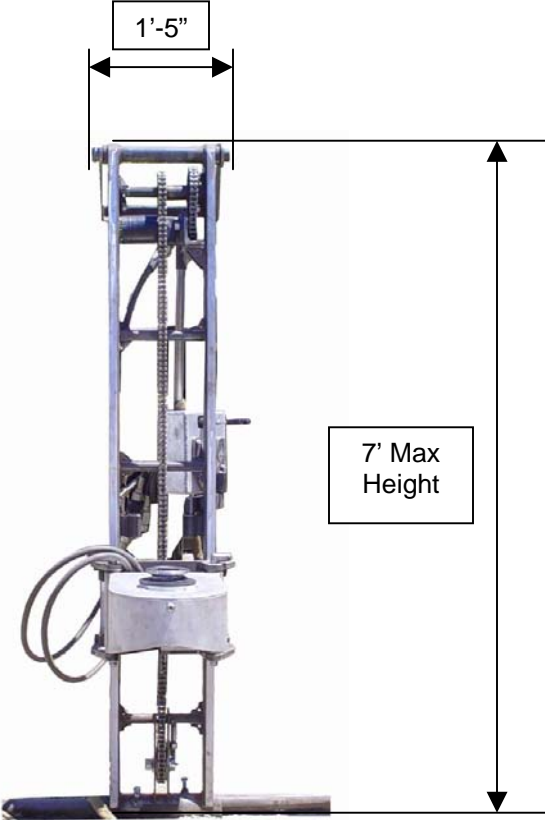

Portable Drill Rig

Portable Drill Rig	
Total Drill Depth	60'
Drill Torque	2,200 ft/lbs