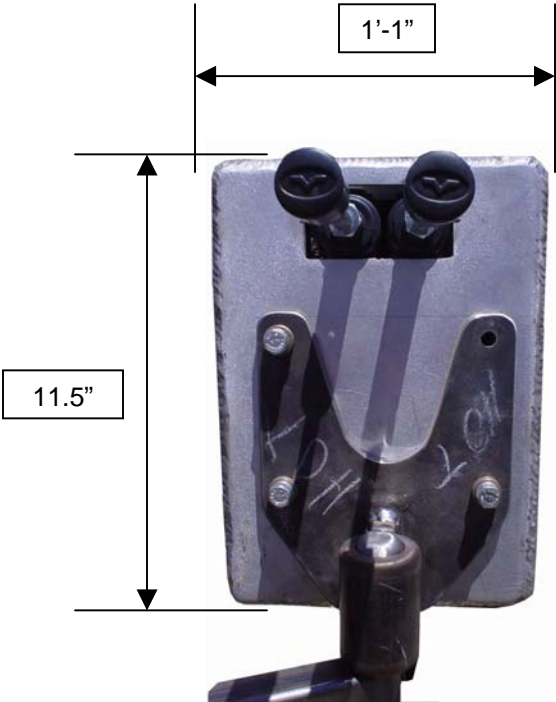

Portable Drill Rig

Portable Drill Rig	
Total Drill Depth	60'
Drill Torque	2,200 ft/lbs