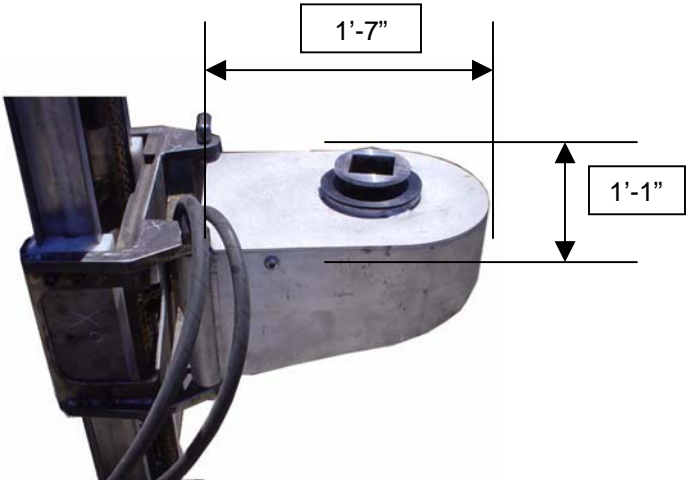

Portable Drill Rig

Portable Drill Rig	
Total Drill Depth	60'
Drill Torque	2,200 ft/lbs