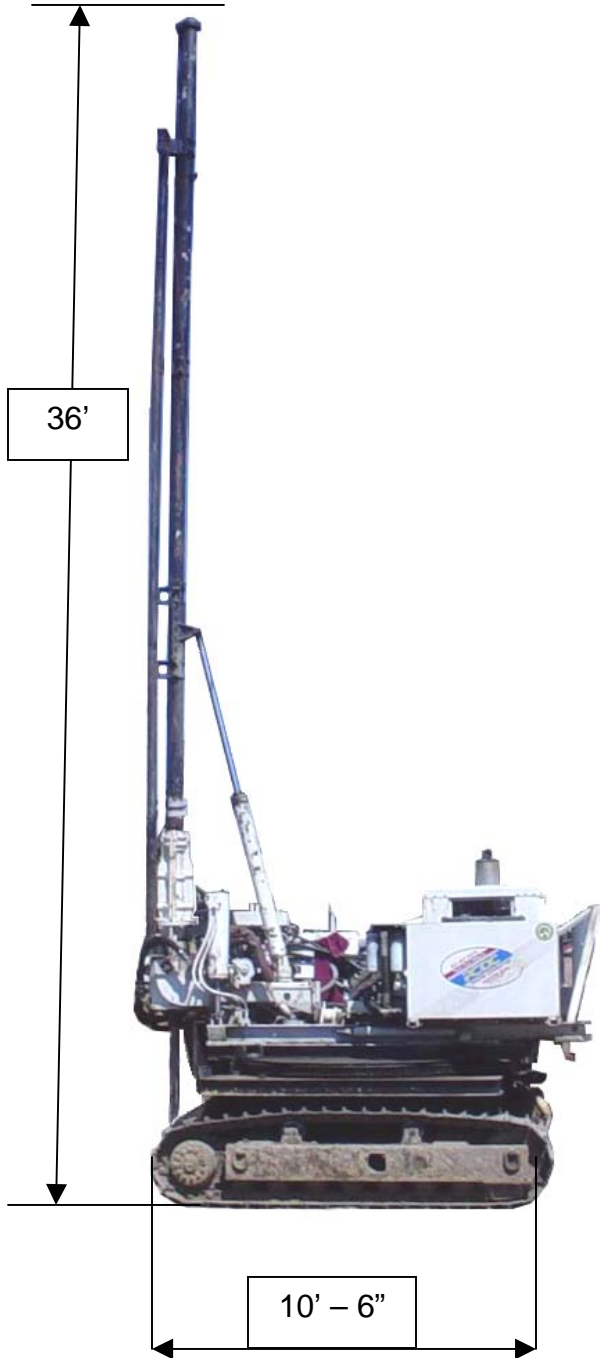

#125 Texoma HD Turntable

Dimensions and Specifications

#125 Texoma HD Turntable

Dimensions and Specifications

#125 Texoma HD Turntable	
Total Drill Depth	25'
Reach Ability	5'
Gross Vehicle Weight	36,000
Trackability	2 to 1

15 degrees side level to operator

10 degrees side level away from operator

Transport Note: Frame slide should be slid all the way to the top slope direction of travel