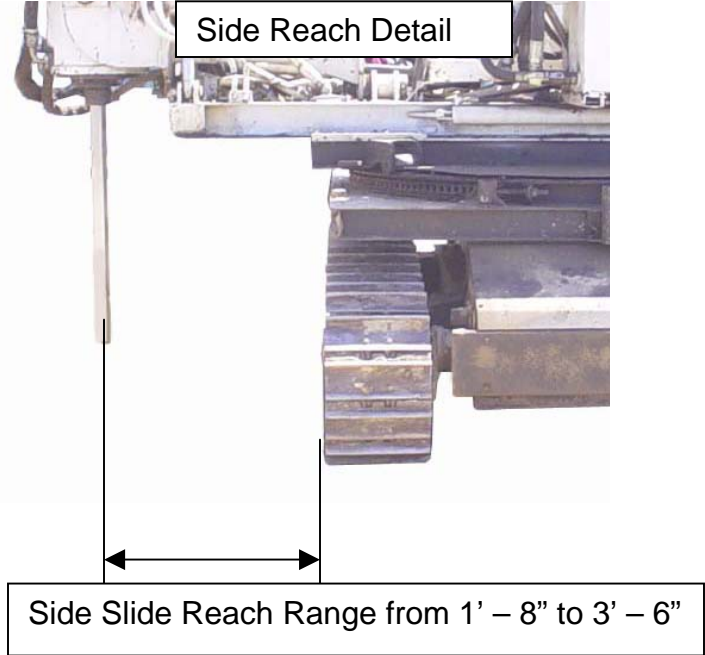

#125 Texoma HD Turntable

Dimensions and Specifications

#125 Texoma HD Turntable

Dimensions and Specifications

#125 Texoma HD Turntable	
Total Drill Depth	25'
Reach Ability	5'
Gross Vehicle Weight	36,000
Trackability	2 to 1

15 degrees side level to operator

10 degrees side level away from operator

Transport Note: Frame slide should be slid all the way to the top slope direction of travel