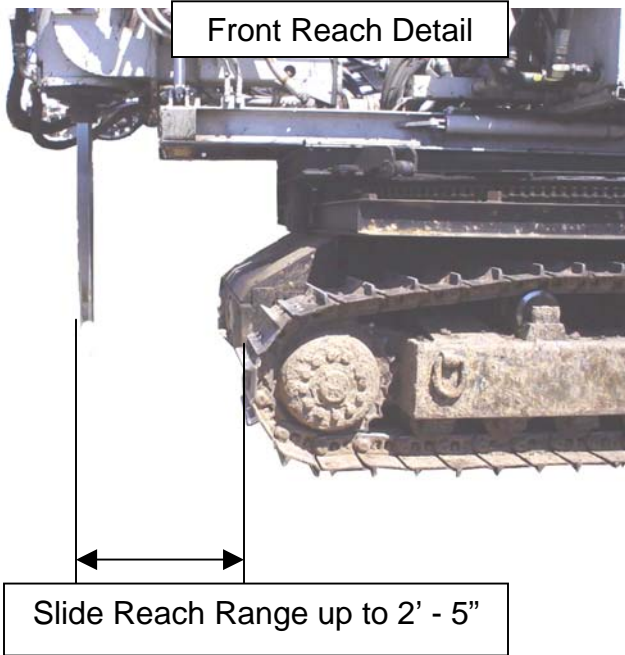

#125 Texoma HD Turntable

Dimensions and Specifications

#125 Texoma HD Turntable

Dimensions and Specifications

#125 Texoma HD Turntable	
Total Drill Depth	25'
Reach Ability	5'
Gross Vehicle Weight	36,000
Trackability	2 to 1

15 degrees side level to operator

10 degrees side level away from operator

Transport Note: Frame slide should be slid all the way to the top slope direction of travel